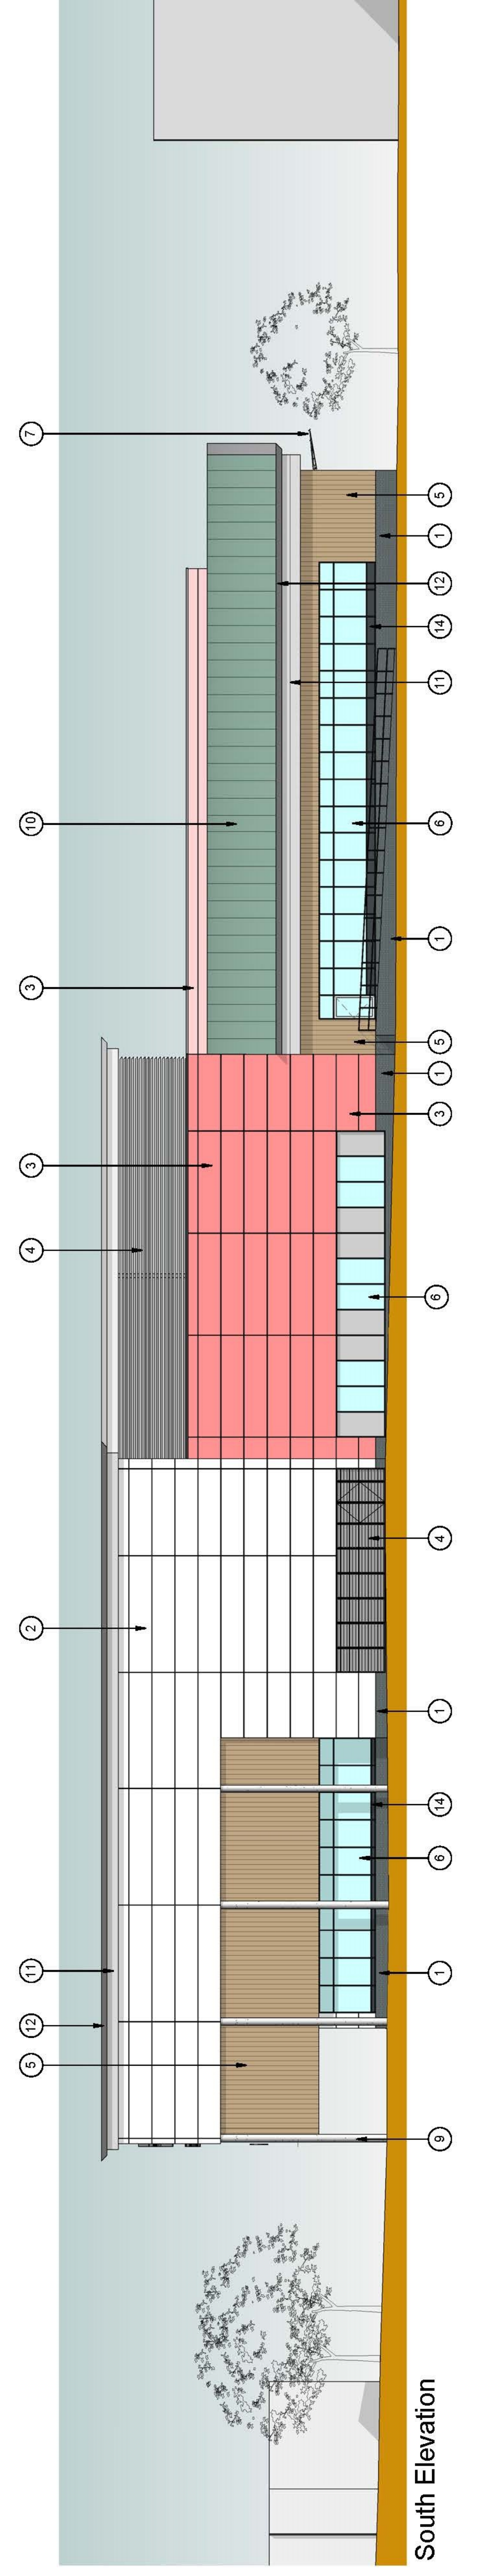

North Elevation

East Elevation

West Elevation

South Elevation

Materials Legend

- 1 Brickwork - Blue Engineering Brick Plinth
- 2 PPC Aluminium Composite Cladding - Off-White
- 3 PPC Aluminium Composite Cladding - Red
- 4 Louvers to Plant Room - Dark Grey
- 5 Trespa Panels - Mixture of colours
- 6 PPC Aluminium Curtain Walling - Dark Grey Frames, with translucent glazing
- 7 Brise Soleil - Dark Grey
- 8 PPC External Doors - Dark Grey Frames & Light Grey Lead
- 9 Feature Columns - in colour White
- 10 Roof - Metal Standing Seam to Pool Hall
- 11 PPC Aluminium Cladding / Fascia - Light Grey
- 12 PPC Aluminium Cladding / Fascia - Dark Grey
- 13 Indicative Building Signage
- 14 PPC Aluminium Panel - Dark Grey

APPROVED PLAN -
16/03191 / FULLN