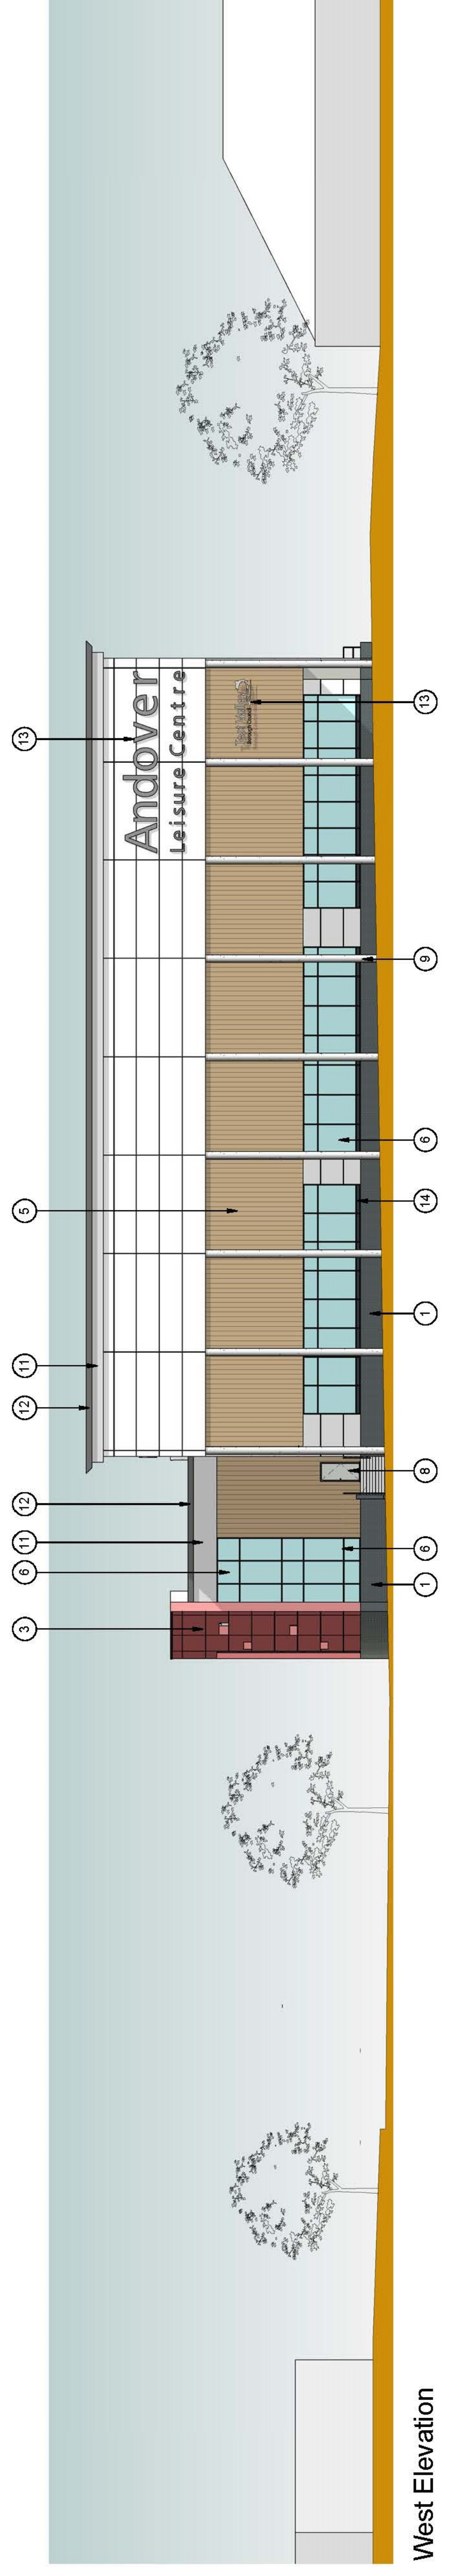

North Elevation

East Elevation

West Elevation

South Elevation

Materials Legend

- 1 Brickwork - Blue Engineering Brick Plinth
- 2 PPC Aluminium Composite Cladding - Off-White
- 3 PPC Aluminium Composite Cladding - Red
- 4 Louvers to Plant Room - Dark Grey
- 5 Trespa Panels - Mixture of colours
- 6 PPC Aluminium Curtain Walling - Dark Grey Frames, with translucent glazing
- 7 Brise Soleil - Dark Grey
- 8 PPC External Doors - Dark Grey Frames & Light Grey Lead
- 9 Feature Columns - in colour White
- 10 Roof - Metal Standing Seam to Pool Hall
- 11 PPC Aluminium Cladding / Fascia - Light Grey
- 12 PPC Aluminium Cladding / Fascia - Dark Grey
- 13 Indicative Building Signage
- 14 PPC Aluminium Panel - Dark Grey

APPROVED PLAN -
16/03191 / FULLN